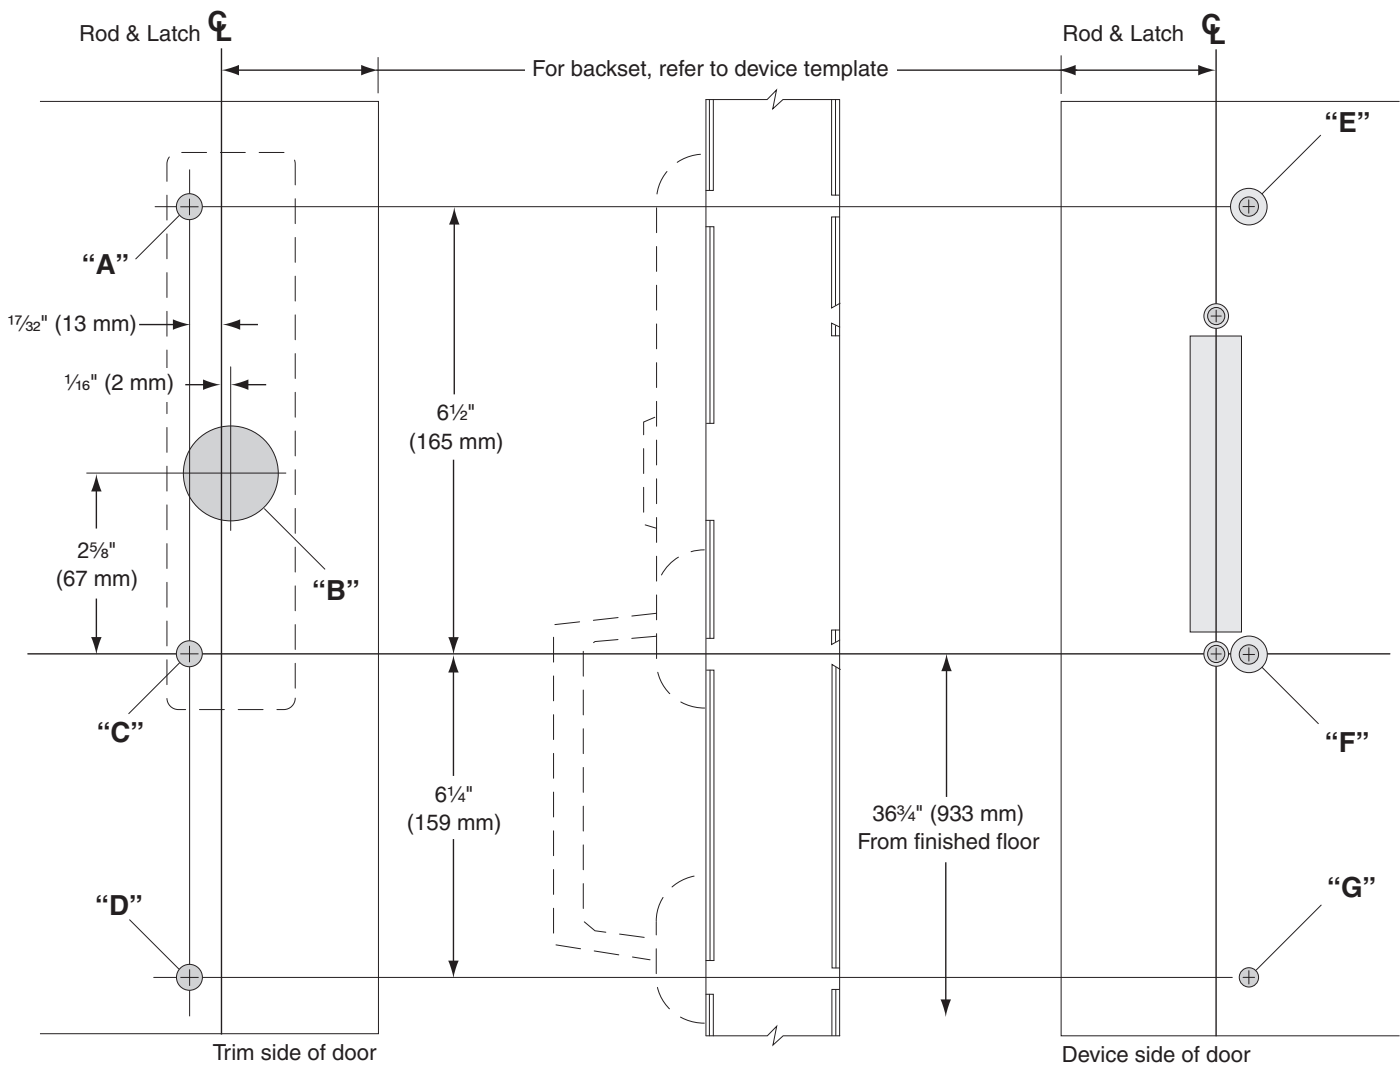

(F)XX-C Trim for Concealed Vertical Device only

717DT, 718C, 718DT/NL, Metal Door, LHR Shown, RHR Opposite

Trim	A	B	C	D	E*	F*	G
717DT	OMIT	OMIT	3/8"	3/8"	OMIT	9/32"	9/32"
718DT	3/8"	OMIT	3/8"	3/8"	9/32"	9/32"	9/32"
718C	3/8"	1 3/8"	3/8"	OMIT	9/32"	9/32"	OMIT
718NL	3/8"	1 3/8"	3/8"	3/8"	9/32"	9/32"	9/32"

*Countersink for 1/4" - 20

**THIS TEMPLATE APPLIES
TO PRODUCT ORDERED
PRIOR TO 3/1/2011**

**AFTER THIS DATE USE
NEW TEMPLATE**

TEMPLATE

T-2455-b